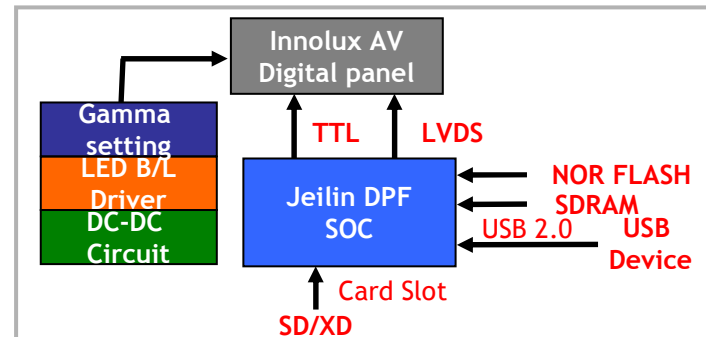

結果輸出

寄存器設定

威盛GMB策略聯盟

INNOLUX
INNOLUX DISPLAY CORP.

Technical Support

◆ Scaler Board

- Cooperation Vendor: Realtek (TW)
- Support Panel: 4.3D, 5D, 5.6D, 7D, 8D1, 8D2, 9D, 10.2D1, 10.2D2
- Application Area: Car TV, IPC, Portable DVD, Innolux product demo, Testing board

◆ DPF Board

- Cooperation Vendor: JEILIN Technology (TW)
- Support Panel: 3.5D, 4.3D, 5D, 5.6D, 7D, 8D1, 8D2, 9D, 10.2D1, 10.2D2
- Application Area: DPF, Innolux product demo, Testing board

◆ USB Monitor Board