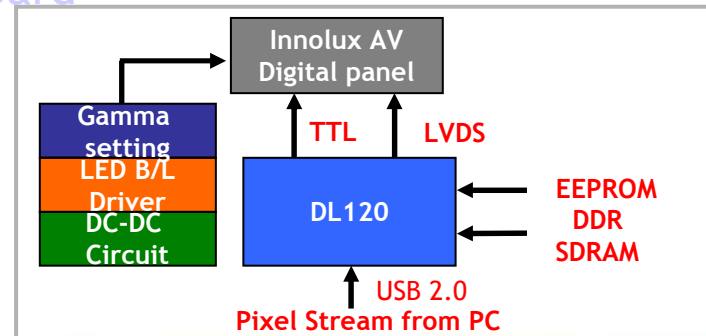

結果輸出

寄存器設定

威盛GMB策略聯盟

INNOLUX
INNOLUX DISPLAY CORP.

Technical Support

◆ Scaler Board

- Cooperation Vendor: Realtek (TW)
- Support Panel: 4.3D, 5D, 5.6D, 7D, 8D1, 8D2, 9D, 10.2D1, 10.2D2
- Application Area: Car TV, IPC, Portable DVD, Innolux product demo, Testing board

◆ DPF Board

- Cooperation Vendor: JEILIN Technology (TW)
- Support Panel: 3.5D, 4.3D, 5D, 5.6D, 7D, 8D1, 8D2, 9D, 10.2D1, 10.2D2
- Application Area: DPF, Innolux product demo, Testing board

◆ USB Monitor Board