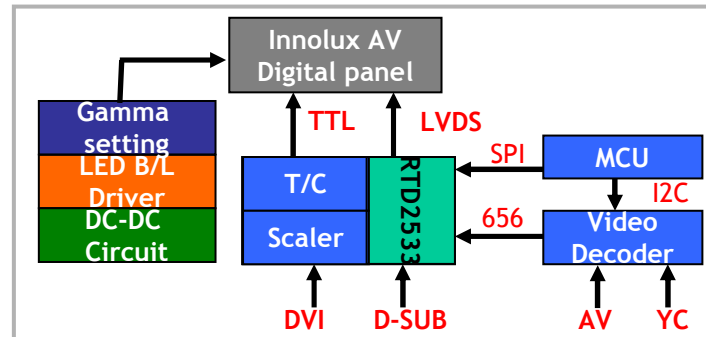

結果輸出

寄存器設定

威盛GMB策略聯盟

INNOLUX
INNOLUX DISPLAY CORP.

Technical Support

◆ Scaler Board

- Cooperation Vendor: Realtek (TW)
- Support Panel: 4.3D, 5D, 5.6D, 7D, 8D1, 8D2, 9D, 10.2D1, 10.2D2
- Application Area: Car TV, IPC, Portable DVD, Innolux product demo, Testing board

◆ DPF Board

- Cooperation Vendor: JEILIN Technology (TW)
- Support Panel: 3.5D, 4.3D, 5D, 5.6D, 7D, 8D1, 8D2, 9D, 10.2D1, 10.2D2
- Application Area: DPF, Innolux product demo, Testing board

◆ USB Monitor Board

- Cooperation Vendor: DisplayLink (UK)
- Support Panel: 5D, 5.6D, 7D, 8D1, 8D2, 9D, 10.2D1, 10.2D2...
- Application Area: Additional monitor, Innolux product demo, Testing board

威盛GMB策略聯盟

INNOLUX
INNOLUX DISPLAY CORP.