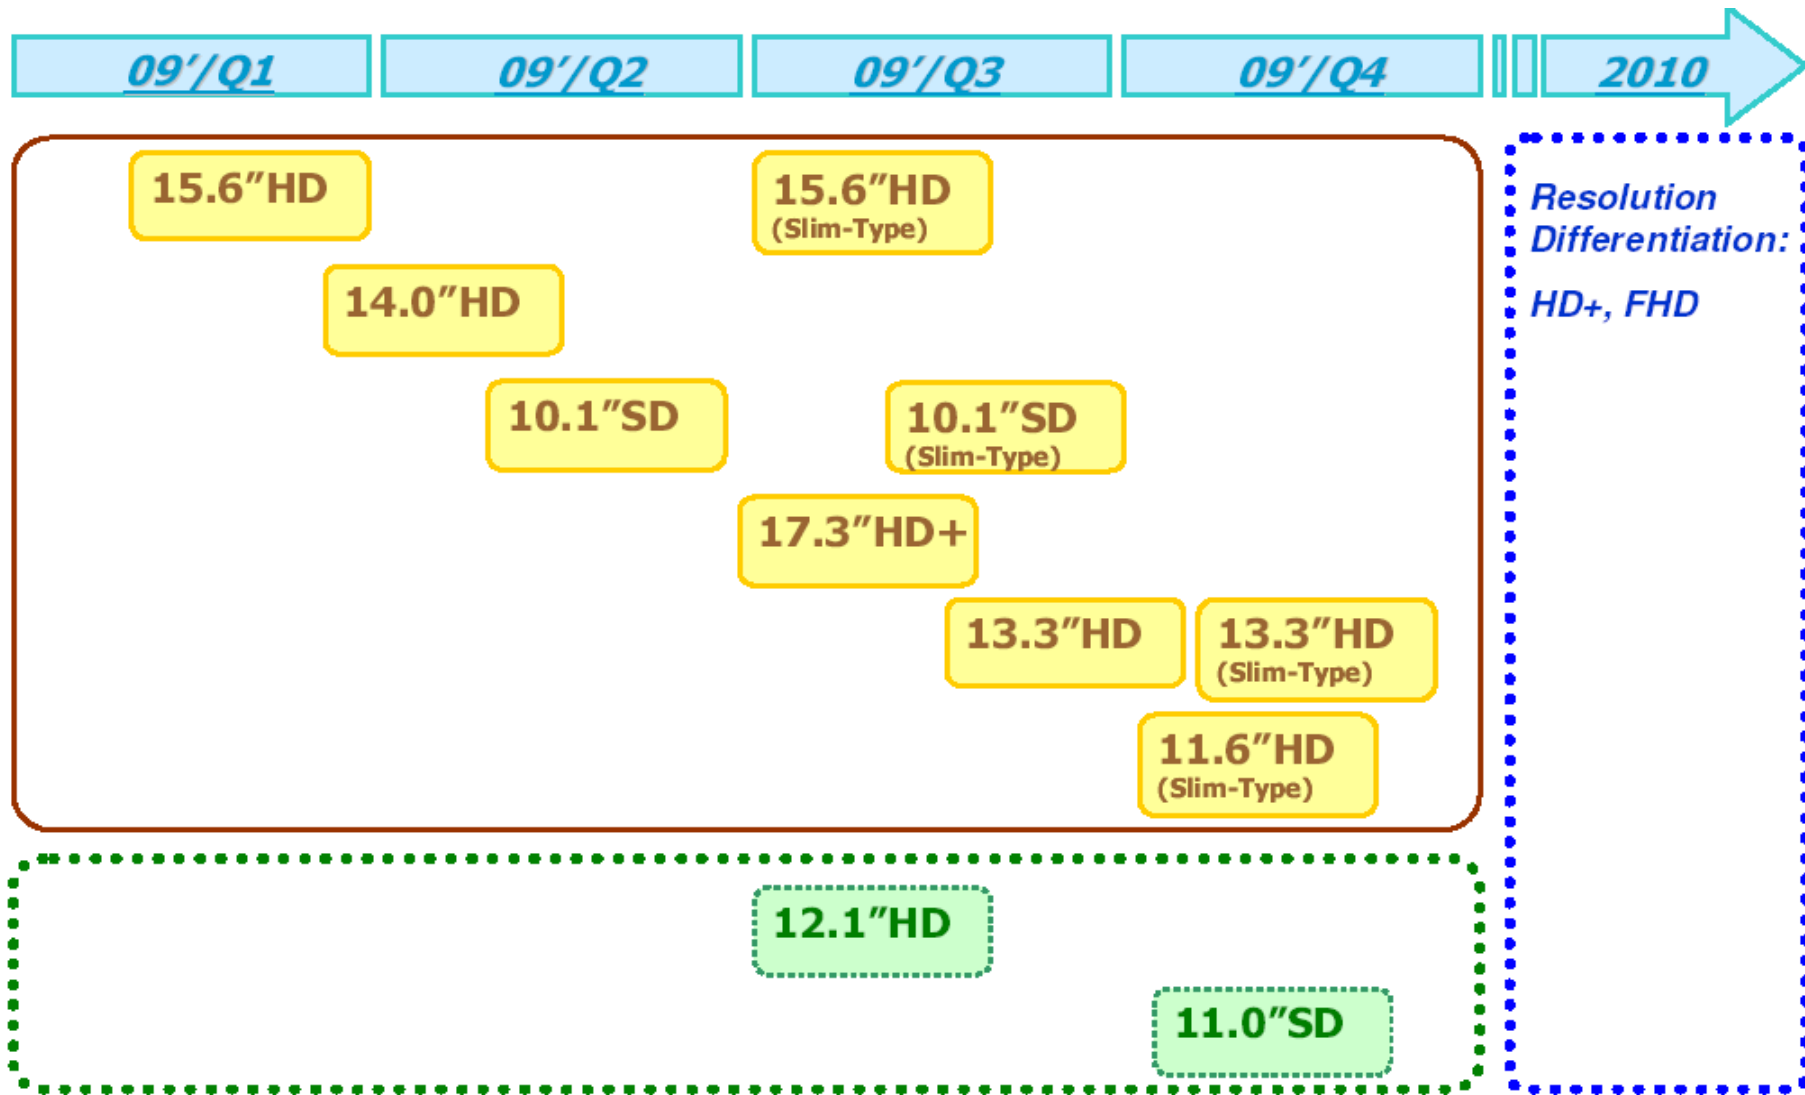

INNOLUX
INNOLUX DISPLAY CORP.

World-wide Branch Office

Middle Size Product Roadmap

威盛GMB策略聯盟

INNOLUX
INNOLUX DISPLAY CORP.

NB Product Roadmap

威盛GMB策略聯盟

INNOLUX
INNOLUX DISPLAY CORP.